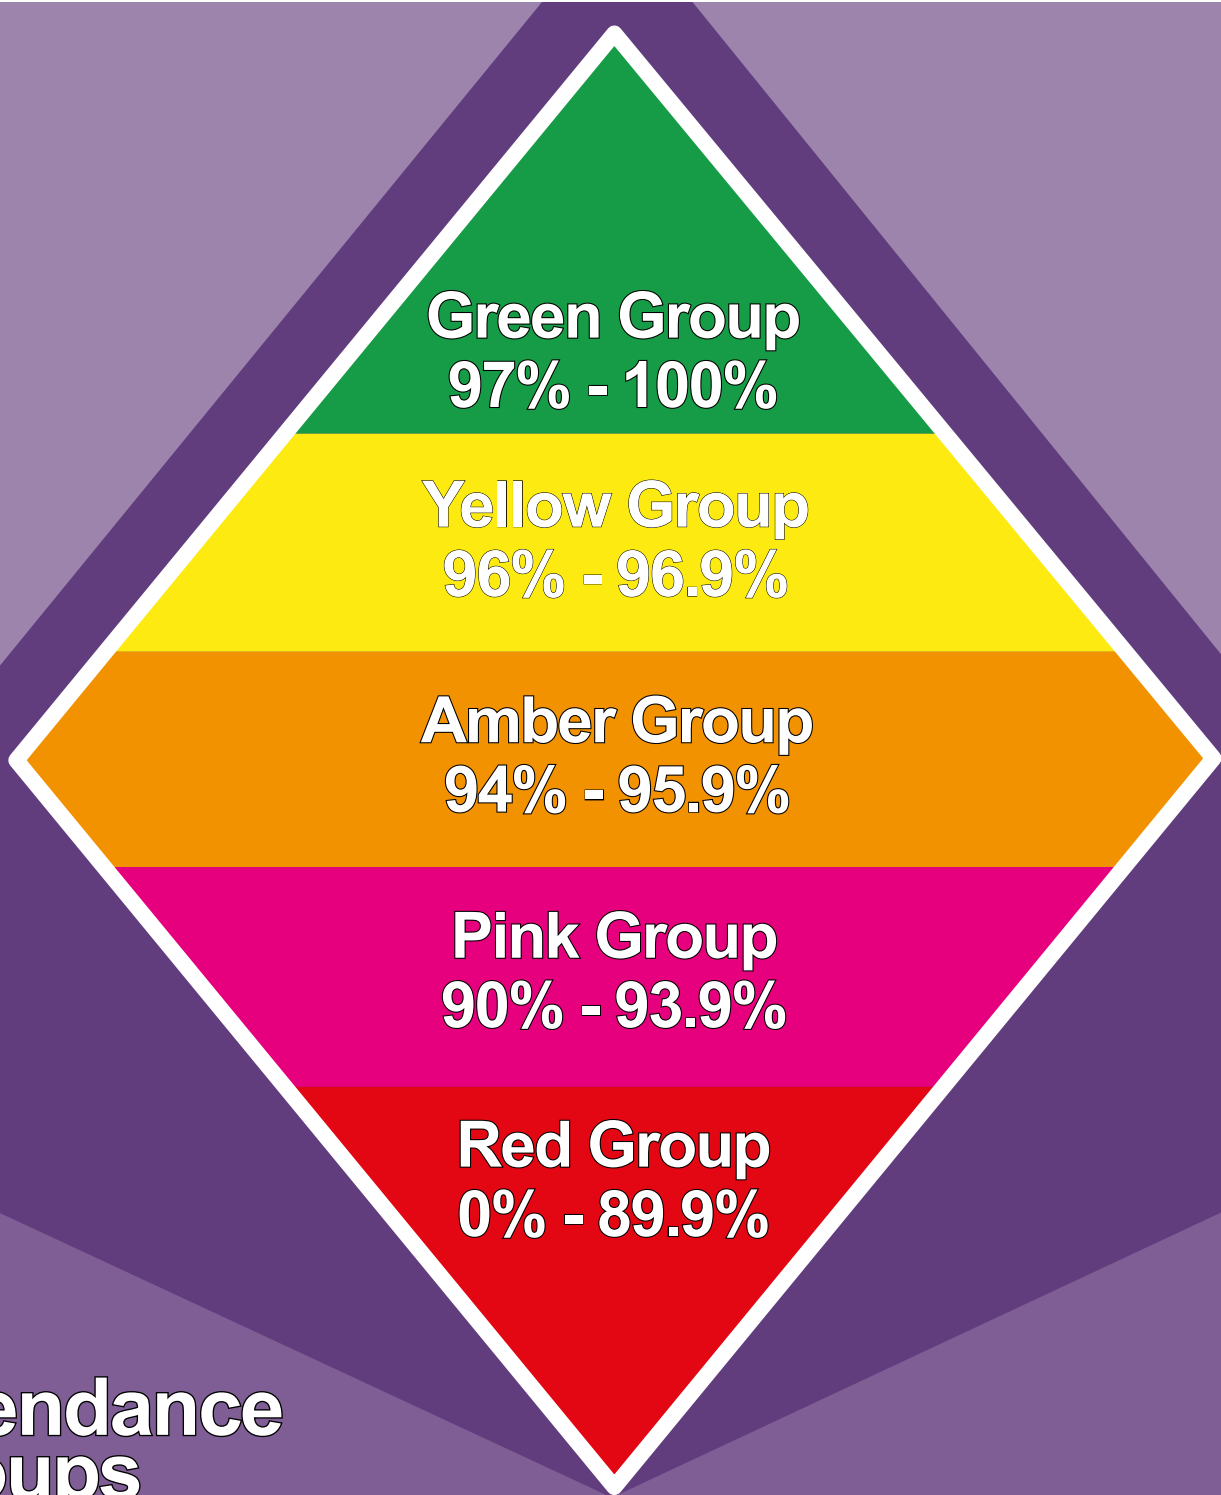

1 DAY

5 LESSONS MISSED

98%

3 DAYS

15 LESSONS MISSED

97%

1 WEEK

25 LESSONS MISSED

62.5 LESSONS MISSED

97%

3 WEEKS

75 LESSONS MISSED

97%

3.5 WEEKS

82.5 LESSONS MISSED

**Maximise your potential.  
Attend Stepney Primary every day.**

# Attendance Diamond

## Attendance Groups

GREEN	BEST CHANCE OF ACADEMIC SUCCESS
YELLOW	RISK OF UNDERACHIEVEMENT
AMBER	SERIOUS RISK OF UNDERACHIEVEMENT
PINK	SEVERE RISK OF UNDERACHIEVEMENT
RED	EXTREME RISK - PERSISTENT ABSENTEE